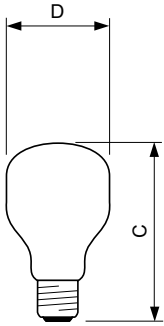

| Product Data | |
|---------------------------------|---------------------------------------|
| Full product code | 871150036634486 |
| Order product name | Softone 75W E27 230V T55 WH 1CT/24X5F |
| EAN/UPC - Product | 8711500366344 |
| Order code | 922800444224 |
| Numerator - Quantity Per Pack | 1 |
| Numerator - Packs per outer box | 120 |
| Material Nr. (12NC) | 922800444224 |
| Net Weight (Piece) | 21.390 g |
| ILCOS Code | IAT/W-75-230-E27-55 |

Softone Standard T-shape

Dimensional drawing

| Product | D | C (max) |
|---------------------------------------|-------|---------|
| Softone 75W E27 230V T55 WH 1CT/24X5F | 55 mm | 95 mm |

STD SOFT 75W E27 230V T55 SW